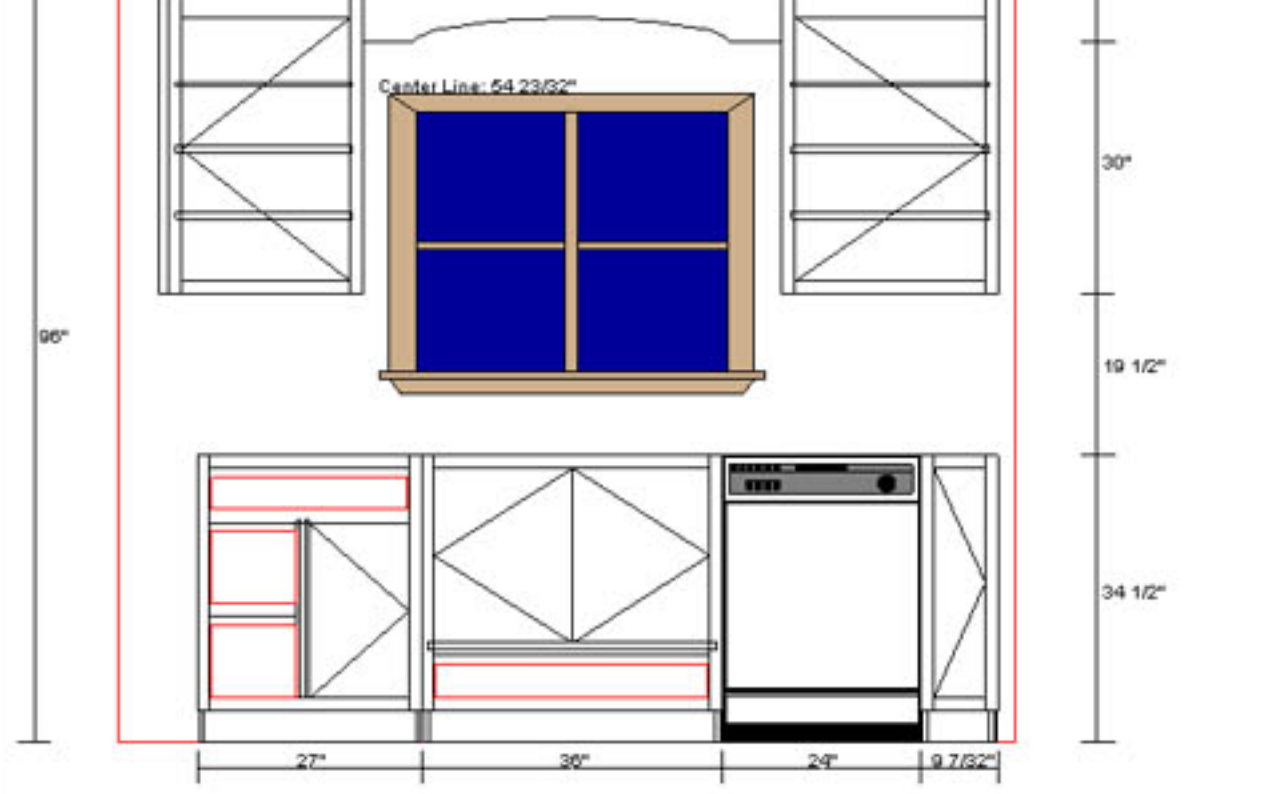

cab	unit	width	height	depth	L. scribe	R. scribe
cab 20	Base	12"	34 1/2"	12"	1/4"	1/4"

cab	unit	width	height	depth	L. scribe	R. scribe
cab 19	Dwr Bank	33"	34 1/2"	24"	1/4"	1/4"

cab	unit	width	height	depth	L. scribe	R. scribe
cab 18	Base	24"	34 1/2"	24"	1/4"	1/4"

cab	unit	width	height	depth	L. scribe	R. scribe
Window	Window	46 7/16"	36"			
DW	DW	24"	34 1/2"	24"		
cab 01	Sink Base	36"	34 1/2"	24"	1/4"	1/4"
cab 02	Base	9 7/32"	34 1/2"	24"	1/4"	1/4"
cab 04	Dwr Bank	27"	34 1/2"	24"	1/4"	1/4"
cab 14	Filler Upper	1 1/4"	36"	12"	0"	0"
cab 15	Upper	23 9/32"	36"	12"	1/4"	0"
cab 16	Upper	26"	36"	12"	0"	0"
cab 17	Upper	50 7/16"	6"	12"	1/4"	1/4"

cab	unit	width	height	depth	L. scribe	R. scribe
cab 03	Base	9"	34 1/2"	24"	1/4"	1/4"
cab 09	Upper	20"	42"	12"	0"	0"

cab	unit	width	height	depth	L. scribe	R. scribe
cab 03	Base	9"	34 1/2"	24"	1/4"	1/4"
cab 09	Upper	20"	42"	12"	0"	0"

cab	unit	width	height	depth	L. scribe	R. scribe
Slide in Range	Slide in Range	30"	36"	24"		
Refer	Refer	36"	70"	32"		
cab 05	Refer Upper	37"	24"	24"	1/2"	1/4"
cab 08	Dwr Bank	15"	34 1/2"	24"	1/4"	1/4"
cab 10	Base	13"	34 1/2"	24"	1/4"	1/4"
cab 11	Upper	15"	36"	12"	1/4"	0"
cab 12	Hood Cab	30"	20"	12"	1/4"	1/4"
cab 13	Upper	17"	36"	12"	0"	1/4"
cab 13	Filler Upper	1 3/32"	36"	12"	0"	0"
cab 23	Full Ht Pantry	1 1/2"	96"	24"	0"	1/4"