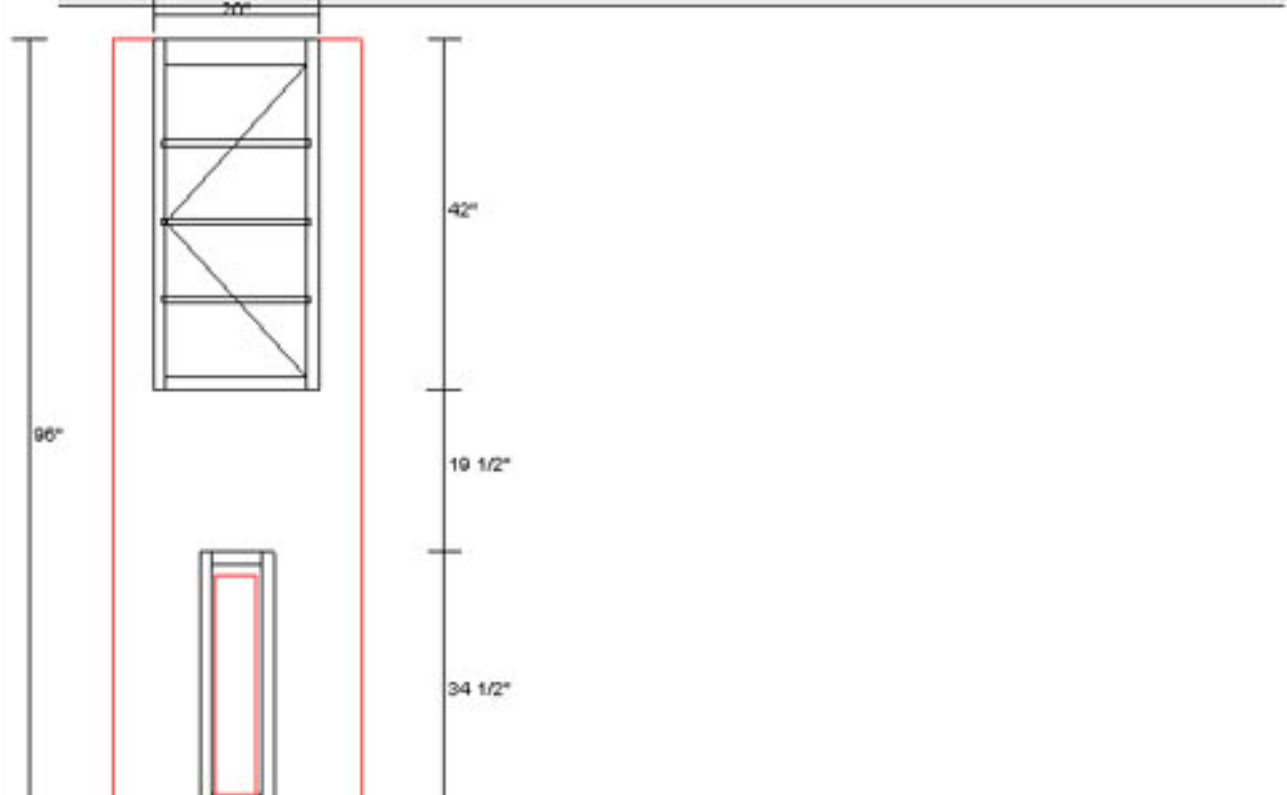

cab	unit	width	height	depth	L. scribe	R. scribe
cab 20	Base	12"	34 1/2"	12"	1/4"	1/4"

cab	unit	width	height	depth	L. scribe	R. scribe
cab 19	Dwr Bank	33"	34 1/2"	24"	1/4"	1/4"

cab	unit	width	height	depth	L. scribe	R. scribe
cab 18	Base	24"	34 1/2"	24"	1/4"	1/4"

cab	unit	width	height	depth	L. scribe	R. scribe
Window	Window	46 7/16"	36"			
DW	DW	24"	34 1/2"	24"		
cab 01	Sink Base	36"	34 1/2"	24"	1/4"	1/4"
cab 02	Base	9 7/32"	34 1/2"	24"	1/4"	1/4"
cab 04	Dwr Bank	27"	34 1/2"	24"	1/4"	1/4"
cab 14	Filler Upper	1 1/4"	36"	12"	0"	0"
cab 15	Upper	23 9/32"	36"	12"	1/4"	0"
cab 16	Upper	26"	36"	12"	0"	0"
cab 17	Upper	50 7/16"	6"	12"	1/4"	1/4"