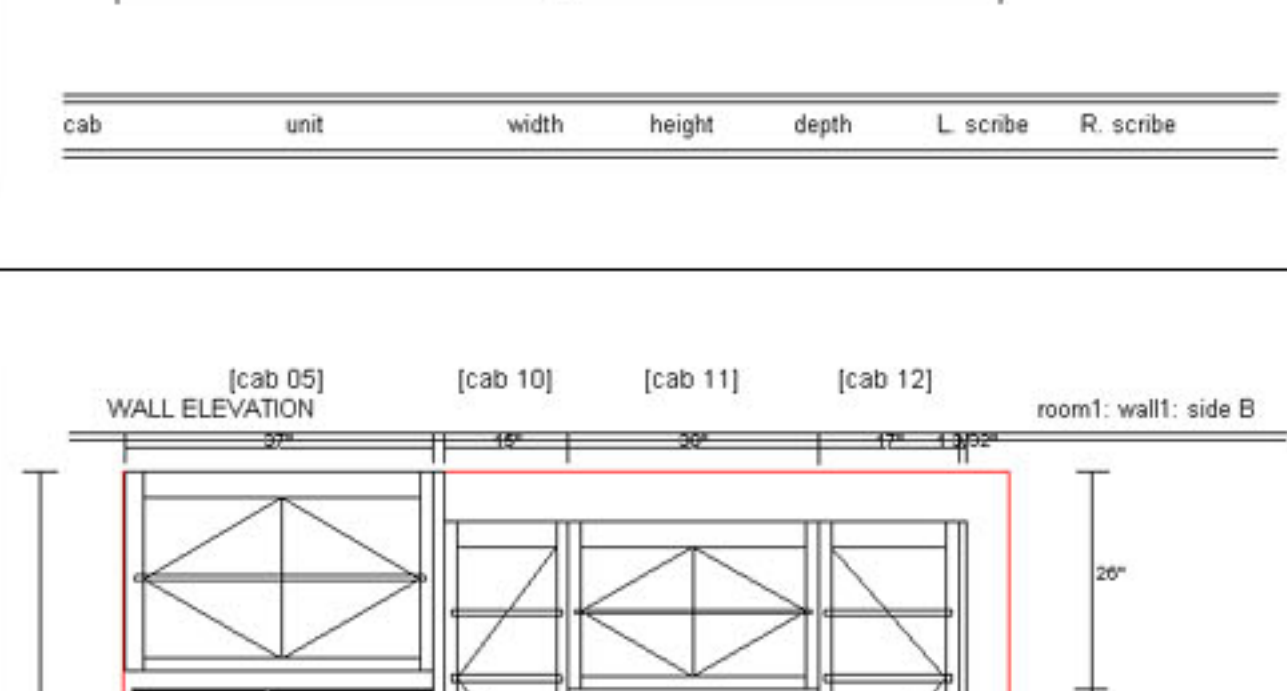

cab	unit	width	height	depth	L. scribe	R. scribe
Slide in Range	Slide in Range	30"	36"	24"		
Refer	Refer	36"	70"	32"		
cab 05	Refer Upper	37"	24"	24"	1/2"	1/4"
cab 08	Dwr Bank	15"	34 1/2"	24"	1/4"	1/4"
cab 10	Base	13"	34 1/2"	24"	1/4"	1/4"
cab 11	Upper	15"	36"	12"	1/4"	0"
cab 12	Hood Cab	30"	20"	12"	1/4"	1/4"
cab 13	Upper	17"	36"	12"	0"	1/4"
cab 13	Filler Upper	1 3/32"	36"	12"	0"	0"
cab 23	Full Ht Pantry	1 1/2"	96"	24"	0"	1/4"