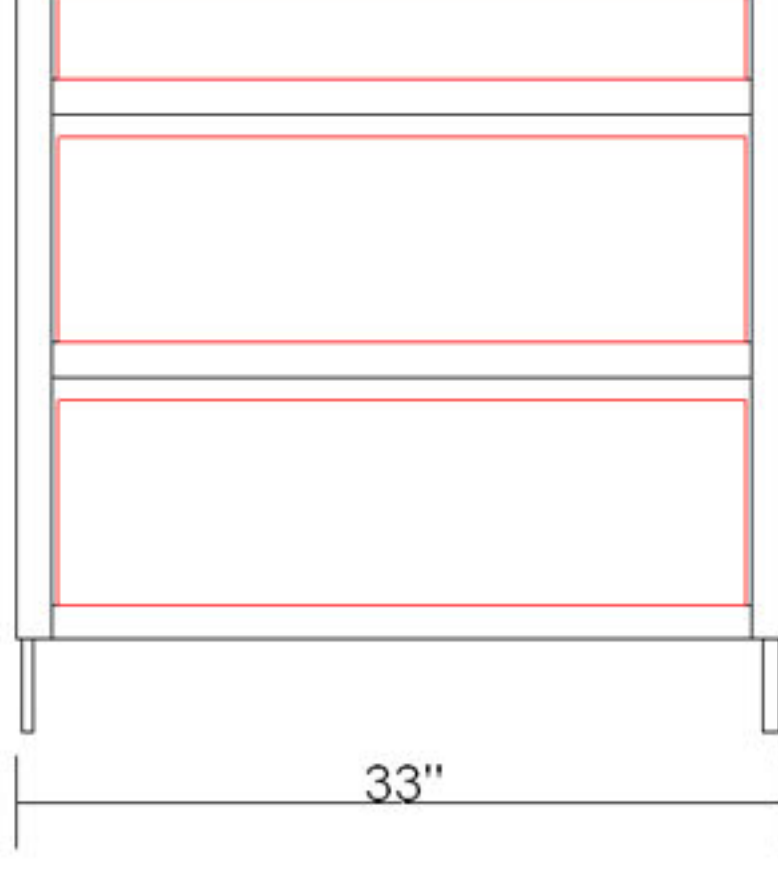

cab	unit	width	height	depth	L. scribe	R. scribe
cab 20	Base	12"	34 1/2"	12"	1/4"	1/4"

cab	unit	width	height	depth	L. scribe	R. scribe
cab 19	Dwr Bank	33"	34 1/2"	24"	1/4"	1/4"

cab	unit	width	height	depth	L. scribe	R. scribe
cab 18	Base	24"	34 1/2"	24"	1/4"	1/4"

cab	unit	width	height	depth	L. scribe	R. scribe
Window	Window	46 7/16"	36"			
DW	DW	24"	34 1/2"	24"		
cab 01	Sink Base	36"	34 1/2"	24"	1/4"	1/4"
cab 02	Base	9 7/32"	34 1/2"	24"	1/4"	1/4"
cab 04	Dwr Bank	27"	34 1/2"	24"	1/4"	1/4"
cab 14	Filler Upper	1 1/4"	36"	12"	0"	0"
cab 15	Upper	23 9/32"	36"	12"	1/4"	0"
cab 16	Upper	26"	36"	12"	0"	0"
cab 17	Upper	50 7/16"	6"	12"	1/4"	1/4"

cab	unit	width	height	depth	L. scribe	R. scribe
cab 03	Base	9"	34 1/2"	24"	1/4"	1/4"
cab 09	Upper	20"	42"	12"	0"	0"

cab	unit	width	height	depth	L. scribe	R. scribe
cab 03	Base	9"	34 1/2"	24"	1/4"	1/4"
cab 09	Upper	20"	42"	12"	0"	0"

cab	unit	width	height	depth	L. scribe	R. scribe
Slide in Range	Slide in Range	30"	36"	24"		
Refer	Refer	36"	70"	32"		
cab 05	Refer Upper	37"	24"	24"	1/2"	1/4"
cab 08	Dwr Bank	15"	34 1/2"	24"	1/4"	1/4"
cab 10	Base	13"	34 1/2"	24"	1/4"	1/4"
cab 11	Upper	15"	36"	12"	1/4"	0"
cab 12	Hood Cab	30"	20"	12"	1/4"	1/4"
cab 13	Upper	17"	36"	12"	0"	1/4"
cab 13	Filler Upper	1 3/32"	36"	12"	0"	0"
cab 23	Full Ht Pantry	1 1/2"	96"	24"	0"	1/4"